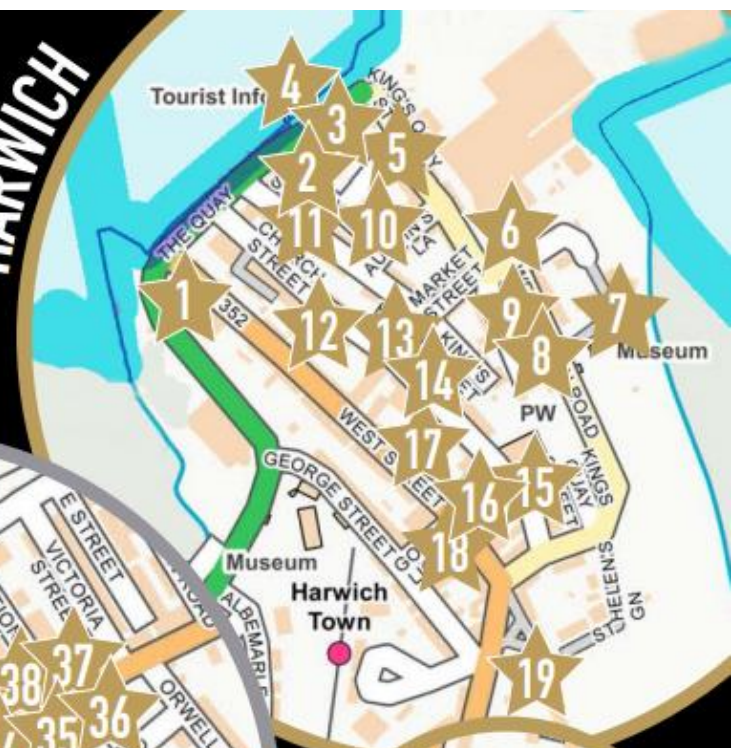

How many stars can you find?